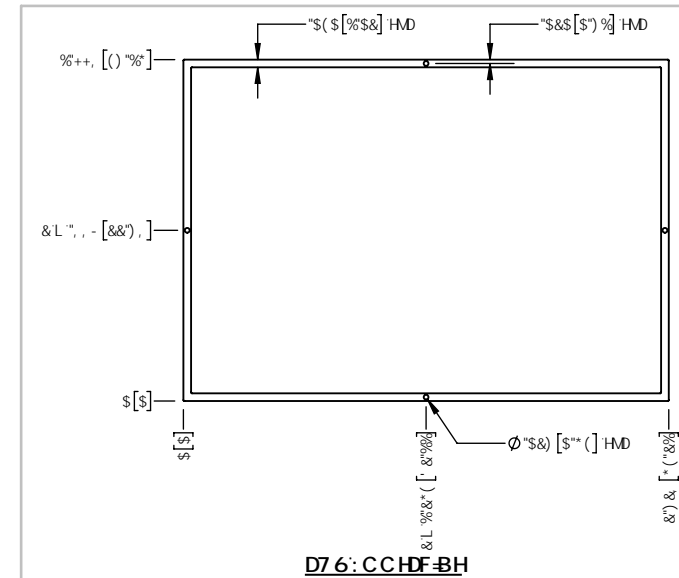

BC H9G

A 5 H9F 5 @ "\$%&" HB 'D@5 H98 'G+99@6F ÷ <H: B G<

PROPRIETARY NOTICE: THESE DRAWINGS, LISTS OR SPECIFICATIONS ARE THE CONFIDENTIAL INFORMATION AND/OR TRADE SECRETS OF 3GMETALWORX INC., AND ISSUED IN STRICT CONFIDENCE...

Technical drawing header and footer containing part numbers, company logo (3G metalworx), and drawing specifications.